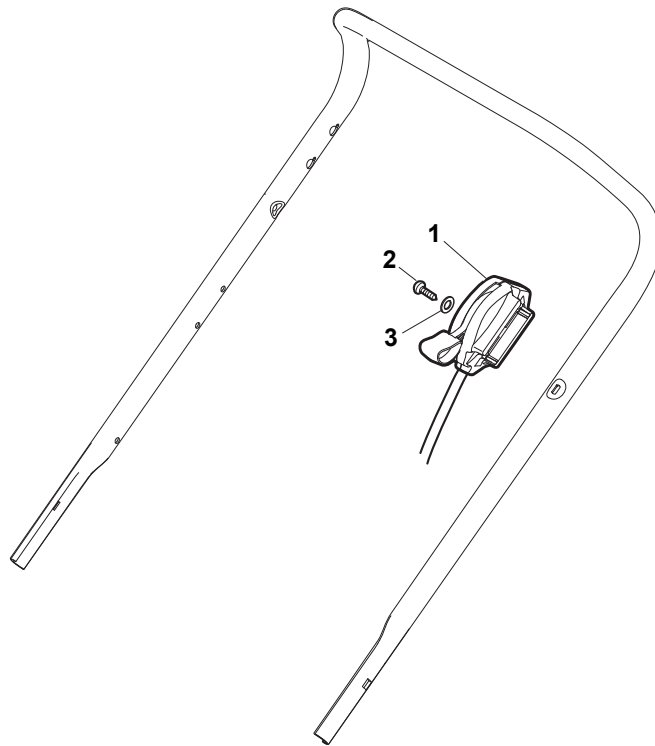

# NT 484 W TR/E 4S - W TRQ/E 4S

WBH Petrol Steel Handle, Upper Part

Issue 9 - 2015

Fig.	Quantity	Part No	Description	Notes
1	1	381006838/0	Handle, Upper Part Black	for Delta Dashboard - Fix RPM - Throttle
1	1	381007522/0	Handle, Upper Part Black	for TD-CA Dashboard
1	1	381007525/0	Handle, Upper Part Grey	for TD-CA Dashboard
1	1	381007540/0	Handle, Upper Part Yellow	for Delta Dashboard - Fix RPM - Throttle
2	1	122430313/0	Guide Spring	
3	1	112521330/0	Washer	
4	1	112154510/0	Nut	
5	1	118390020/0	Conduit Clip Caproeurope	
6	1	181030053/0	Cable, Thread Engine Brake	GGP Engine / B&S 450-500-550-575-625-675-750 Series
6	1	181030054/0	Cable, Thread Engine Brake	SV40 / RV 40 / V35 Engine
6	1	181030056/0	Cable, Thread Engine Brake	B&S 450-500-550-575-625E Series
6	1	181030070/0	Cable, Thread Engine Brake	Honda Engine
7	1	322545204/0	Fulcrum Pin	
8	1	122041966/0	Bushing	
9	1	181003300/1	Lever, Engine Brake Black	
10	1	381030092/1	Cable Rear Drive	
11	1	122041966/0	Bushing	
12	1	181003301/0	Drive Control Lever	
13	1	122291050/0	Handgrip Black	

# NT 484 W TR/E 4S - W TRQ/E 4S

WBH Petrol Steel Handle, Upper Part

Issue 9 - 2015

Fig.	Quantity	Part No	Description	Notes
1	1	381006840/0	Handle, Upper Part	for Delta Dashboard - Fix RPM - Throttle
1	1	381007520/0	Handle, Upper Part	for TD-CA Dashboard
2	1	122430313/0	Guide Spring	
3	1	112521330/0	Washer	
4	1	112154510/0	Nut	
5	1	118390020/0	Conduit Clip Caproeuope	
6	1	181030053/0	Cable, Thread Engine Brake	GGP Engine / B&S 450-500-550-575-625-675-750 Series
6	1	181030054/0	Cable, Thread Engine Brake	SV40 / RV 40 / V35 Engine
6	1	181030056/0	Cable, Thread Engine Brake	B&S 450-500-550-575 Series
6	1	181030070/0	Cable, Thread Engine Brake	Honda Engine
9	1	181003363/1	Lever, Engine Brake Black	
10	1	381030092/1	Cable Rear Drive	
12	1	181003364/0	Drive Control Lever	
13	1	122291050/0	Handgrip Black	