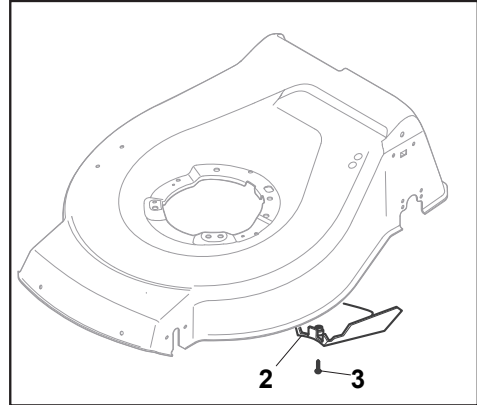

CARTER STANDARD (No Mulching)