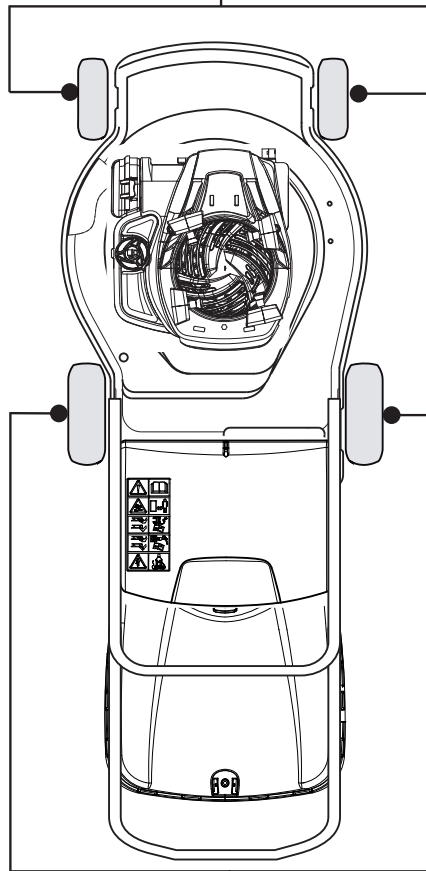

DELTA Wheel (Pierced) - Ø 200

DELTA Wheel - Ø 280

NT 484 W TR/E 4S - W TRQ/E 4S

WBH Petrol Steel   Wheels and Hub Caps

Issue 9 - 2015

Fig.	Quantity	Part No	Description	Notes
3	2	322110640/0	Hub Cap Grey	
4	2	381007478/1	Wheel	
2	8	119216035/0	Bearing	
1	2	381007477/0	Wheel