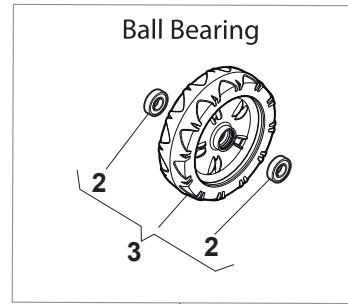

NTD Wheels - Ø 200

DELTA Wheels - Ø 280