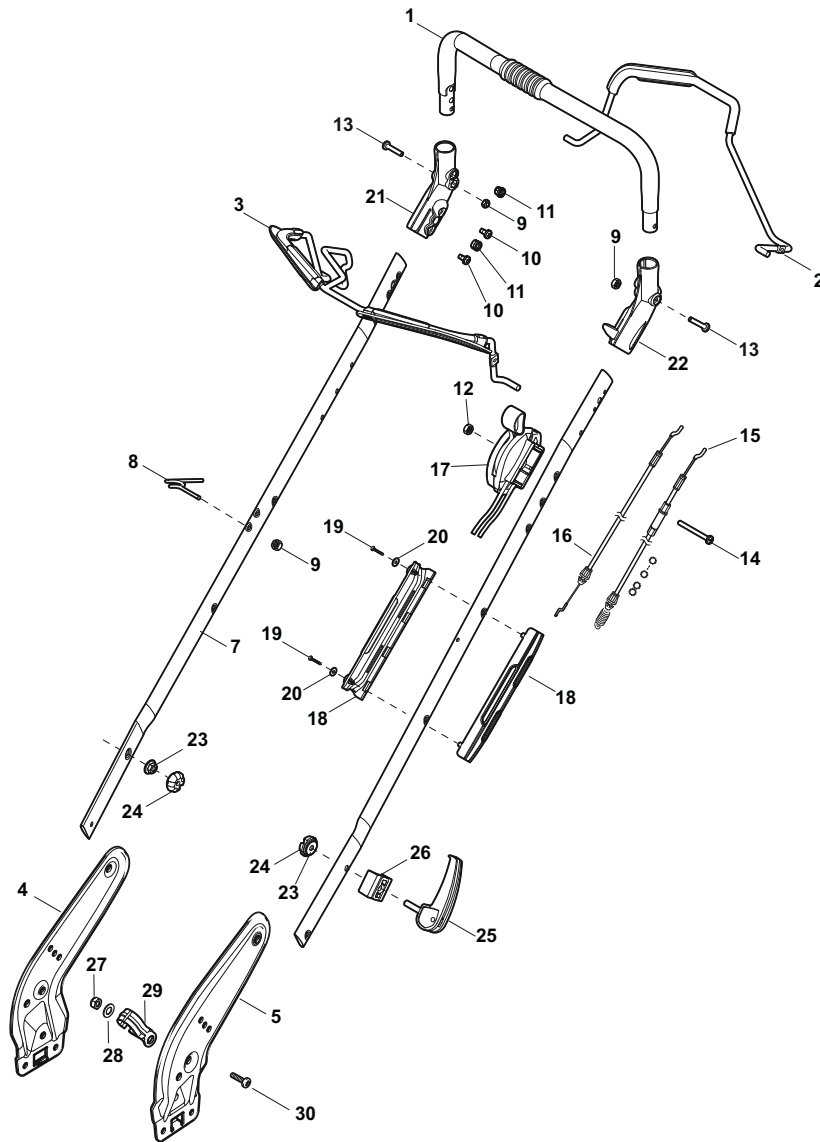

# NT 484 W TR/E 4S - W TRQ/E 4S

WBH Petrol Steel Deck And Height Adjusting

Issue 9 - 2015

Fig.	Quantity	Part No	Description	Notes
20	1	322394522/0	Knob	Delta Knob
1	1	381004536/0	Red Deck	
1	1	381004538/0	Red Deck	Side Discharge
1	1	381004562/0	Yellow Deck	
1	1	381004731/0	Grey Deck	Side Discharge
1	1	381004741/0	Grey Deck	
2	1	122534131/0	Pin	
3	1	381003398/0	Lever, Height Adjustment	
4	1	112154510/0	Nut	
5	1	112788512/0	Screw	
6	1	322394503/0	Knob	NT Knob
7	1	112521310/0	Washer	
8	1	112150000/0	Nut	
9	1	112728450/0	Screw	
10	1	322034002/0	Washing Connection	
11	1	322735589/0	Sector, Height Adjustment	
12	2	122171002/0	Spacer	
13	2	112789000/0	Screw	
14	1	381003351/0	Wheels Adjusting Lever	
15	2	112154330/0	Nut	
16	4	112727803/0	Screw	
17	1	381002881/1	Front Wheel Axle	
18	4	112154510/0	Nut	
21	2	322600145/0	Protection, Wheel	
24	4	112521350/0	Washer	
25	4	112155000/0	Nut	
27	2	322600208/0	Protection, Wheel	
31	1	381302835/1	Axle, Rear Wheels	
32	1	122450460/0	Spring	
33	4	112728697/0	Screw	
34	2	322545152/0	Plate	
35	4	112728697/0	Screw	
36	2	322785304/1	Support	
37	1	122570134/0	Left Pinion	
38	2	322120115/0	Wheels Crown	
39	6	112728706/0	Screw	
40	1	122570133/0	Right Pinion	
41	1	122446192/0	Spring	

# NT 484 W TR/E 4S - W TRQ/E 4S

WBH Petrol Steel Handle, Lower Part

Issue 9 - 2015

Fig.	Quantity	Part No	Description	Notes
1	1	381007043/0	Handle Lower Part	
2	1	381005133/0	Right Bracket	
3	1	381005135/0	Left Bracket	
4	1	112819120/0	Screw	
5	4	122680006/1	Washer	
6	4	322399804/1	Nut	
7	4	112293200/0	Nut	
10	4	112760605/0	Screw	
11	1	125038002/1	Bushing	
12	2	112155000/0	Nut	
13	2	322192156/0	Clip	
14	1	112523040/0	Washer	
15	1	112154510/0	Nut	
16	1	112369500/0	Elastic Washer	