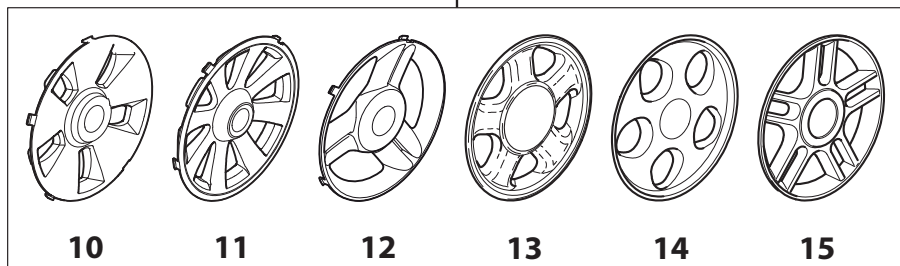

NT 484 W TR/E 4S - W TRQ/E 4S

WBH Petrol Steel Wheelcaps

Issue 9 - 2015

Fig.	Quantity	Part No	Description	Notes
1	2	322110643/0	Hub Cap Grey	
2	2	322110645/0	Hub Cap Grey	
2	2	322110649/0	Hub Cap Yellow	
3	2	322110687/0	Hub Cap Grey	
4	2	322110382/0	Hub Cap Grey	
5	2	322110416/0	Hub Cap Grey	
6	2	322110492/0	Hub Cap Grey	
10	2	322110644/0	Hub Cap Grey	
11	2	322110646/0	Hub Cap Grey	
11	2	322110650/0	Hub Cap Yellow	
12	2	322110641/0	Hub Cap Grey	
13	2	322110511/0	Hub Cap Grey	
14	2	322110417/0	Hub Cap Grey	
15	2	322110560/0	Hub Cap Grey