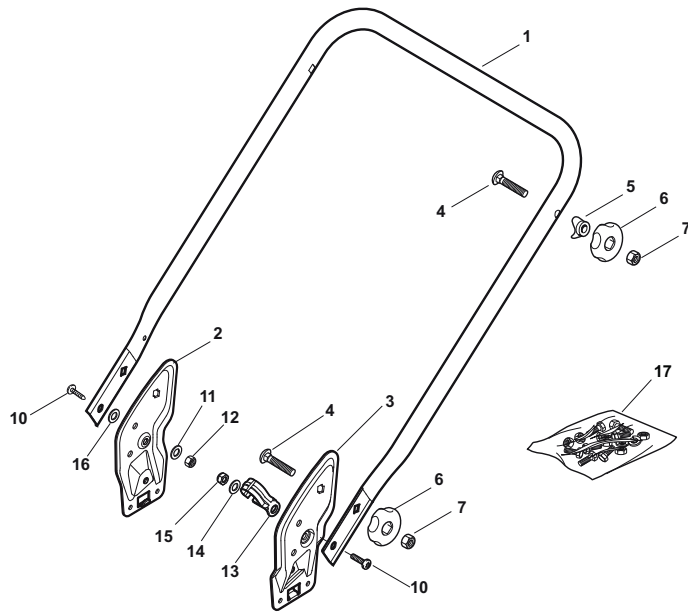

NT 484 W TR/E 4S - W TRQ/E 4S

WBH Petrol Steel Handle, Lower Part

Issue 9 - 2015

Fig.	Quantity	Part No	Description	Notes
1	1	381007043/0	Handle Lower Part	
2	1	381005133/0	Right Bracket	
3	1	381005135/0	Left Bracket	
4	1	112819120/0	Screw	
5	4	122680006/1	Washer	
6	4	322399804/1	Nut	
7	4	112293200/0	Nut	
10	4	112760605/0	Screw	
11	1	125038002/1	Bushing	
12	2	112155000/0	Nut	
13	2	322192156/0	Clip	
14	1	112523040/0	Washer	
15	1	112154510/0	Nut	
16	1	112369500/0	Elastic Washer