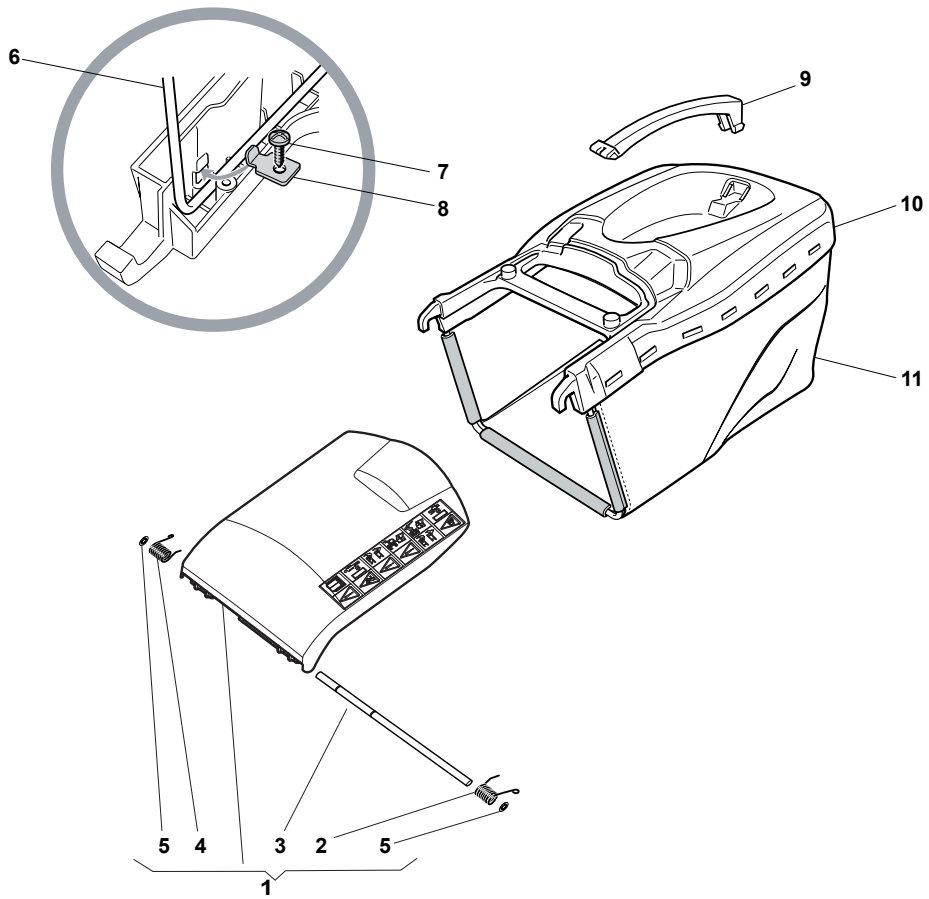

NT 484 W TR/E 4S - W TRQ/E 4S

WBH Petrol Steel Grass-Catcher

Issue 9 - 2015

Fig.	Quantity	Part No	Description	Notes
1	1	381008129/0	Stone Guard, Yellow	Yellow
1	1	381008128/0	Stone Guard, Black	Black
2	1	122450466/0	Left Spring	
3	1	122517882/0	Pin	
4	1	122450465/0	Right Spring	
5	2	112604899/0	Crown Fastener	
6	1	122608505/0	Stiffening	
7	2	112728680/0	Screw	
8	2	322545159/0	Plate	
9	1	322393657/0	Handle	Black
9	1	322393721/0	Handle	Grey
10	1	381486009/0	Grass-Box, Upper	Black
10	1	381486031/0	Grass-Box, Upper	Grey
11	1	181002345/0	Box, Fabric