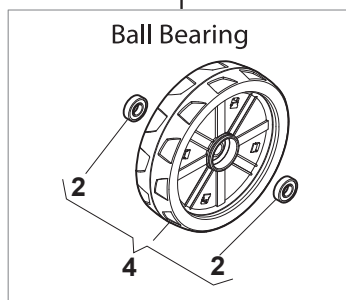

NTD Wheels - Ø 200

DELTA Wheels - Ø 280