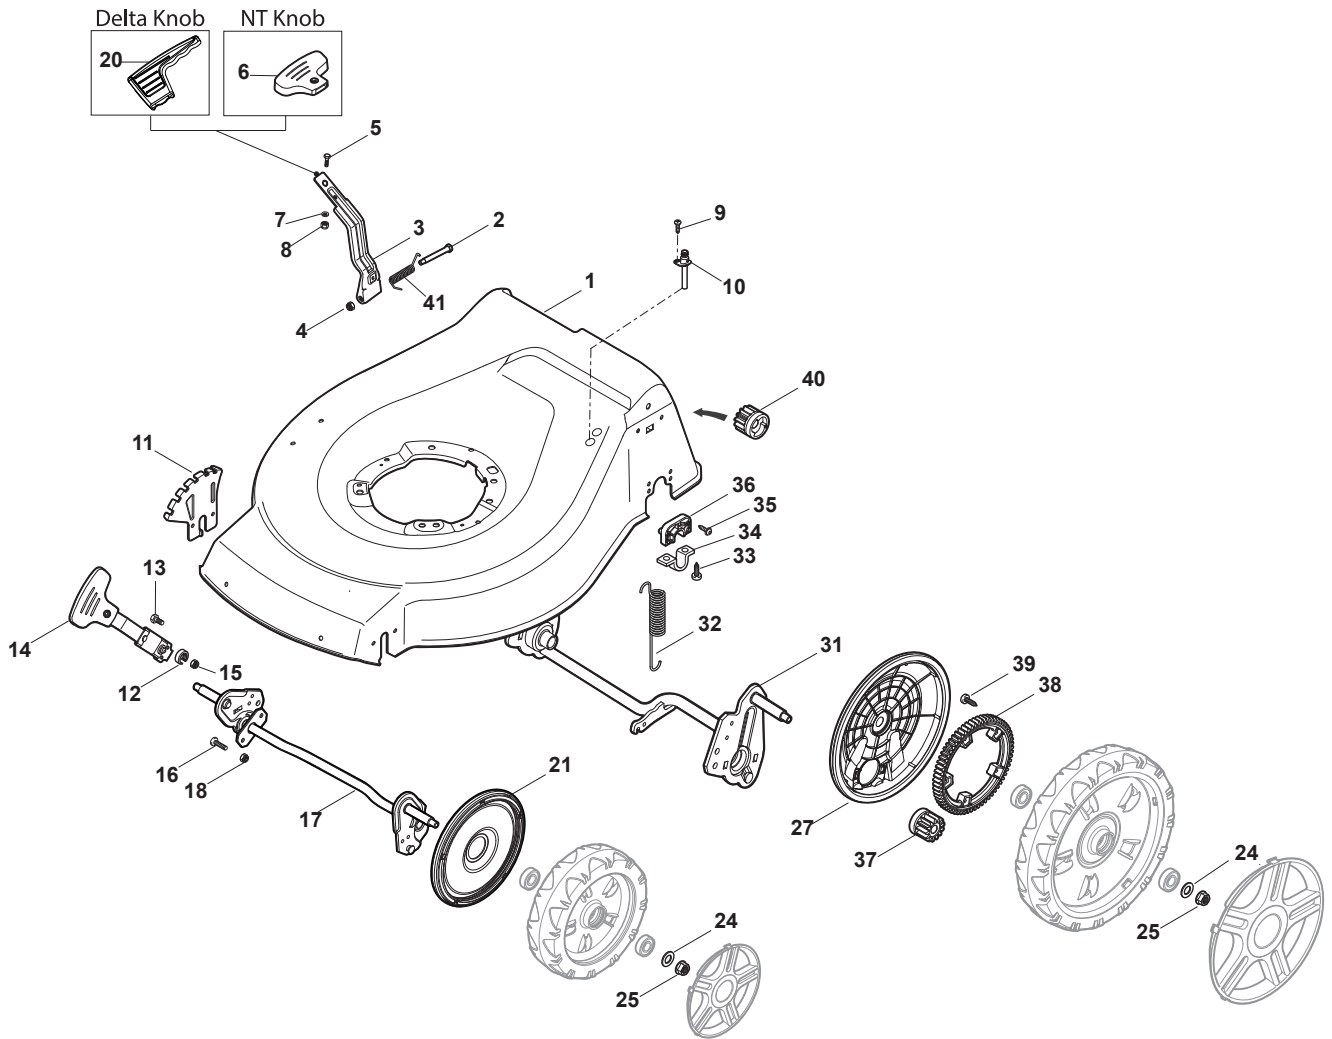

# Parts Catalogue

for model  
**NT 484 W TR/E 4S - W TRQ/E 4S**

- Use GLOBAL GARDEN PRODUCT Genuine Spare Parts specified in the parts list for repair and/or replacement.
- The contents described in the parts list may change due to improvement.
- The drawings of the spare parts are only indicative and might not represent the part in question exactly.
- The indications "right" - "left" - "front" - "rear" refer to the position of the operator when using the machine.
- When placing orders of parts for repair and/or replacement, make sure that the illustrated parts list is the one applying to the machine's year of manufacture, as shown on the identification plate attached to the machine.

# NT 484 W TR/E 4S - W TRQ/E 4S

WBH Petrol Steel Deck And Height Adjusting

Issue 9 - 2015

Fig.	Quantity	Part No	Description	Notes
20	1	322394522/0	Knob	Delta Knob
1	1	381004536/0	Red Deck	
1	1	381004538/0	Red Deck	Side Discharge
1	1	381004562/0	Yellow Deck	
1	1	381004731/0	Grey Deck	Side Discharge
1	1	381004741/0	Grey Deck	
2	1	122534131/0	Pin	
3	1	381003398/0	Lever, Height Adjustment	
4	1	112154510/0	Nut	
5	1	112788512/0	Screw	
6	1	322394503/0	Knob	NT Knob
7	1	112521310/0	Washer	
8	1	112150000/0	Nut	
9	1	112728450/0	Screw	
10	1	322034002/0	Washing Connection	
11	1	322735589/0	Sector, Height Adjustment	
12	2	122171002/0	Spacer	
13	2	112789000/0	Screw	
14	1	381003351/0	Wheels Adjusting Lever	
15	2	112154330/0	Nut	
16	4	112727803/0	Screw	
17	1	381002881/1	Front Wheel Axle	
18	4	112154510/0	Nut	
21	2	322600145/0	Protection, Wheel	
24	4	112521350/0	Washer	
25	4	112155000/0	Nut	
27	2	322600208/0	Protection, Wheel	
31	1	381302835/1	Axle, Rear Wheels	
32	1	122450460/0	Spring	
33	4	112728697/0	Screw	
34	2	322545152/0	Plate	
35	4	112728697/0	Screw	
36	2	322785304/1	Support	
37	1	122570134/0	Left Pinion	
38	2	322120115/0	Wheels Crown	
39	6	112728706/0	Screw	
40	1	122570133/0	Right Pinion	
41	1	122446192/0	Spring	