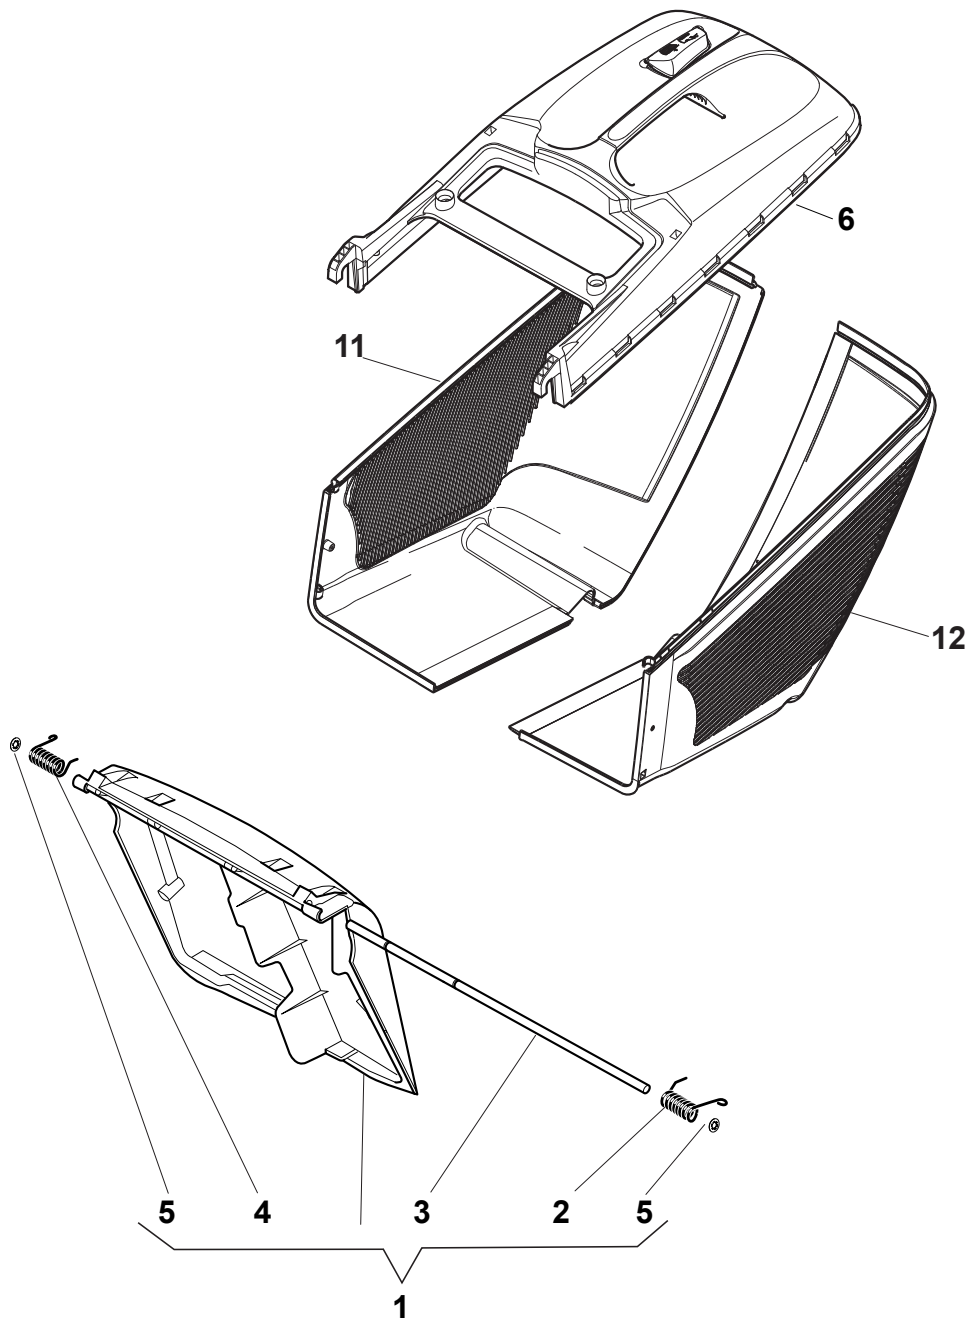

NT 484 W TR/E 4S - W TRQ/E 4S

WBH Petrol Steel Grass-Catcher

Issue 9 - 2015

Fig.	Quantity	Part No	Description	Notes
1	1	381008081/2	Stone Guard, Black	Black
1	1	381008098/1	Stone Guard, White	White
1	1	381008082/2	Stone Guard, Yellow	Yellow
2	1	122450466/0	Left Spring	
3	1	122517882/0	Pin	
4	1	122450465/0	Right Spring	
5	2	112604899/0	Crown Fastener	
6	1	381486008/0	Grass-Box, Upper Part	Black
6	1	381486030/0	Grass-Box, Upper Part	Grey
6	1	381486012/0	Grass-Box, Upper Part	Yellow
11	1	322486150/1	Grass-Box, Right Lower Part	
12	1	322486151/1	Grass-Box, Left Lower Part