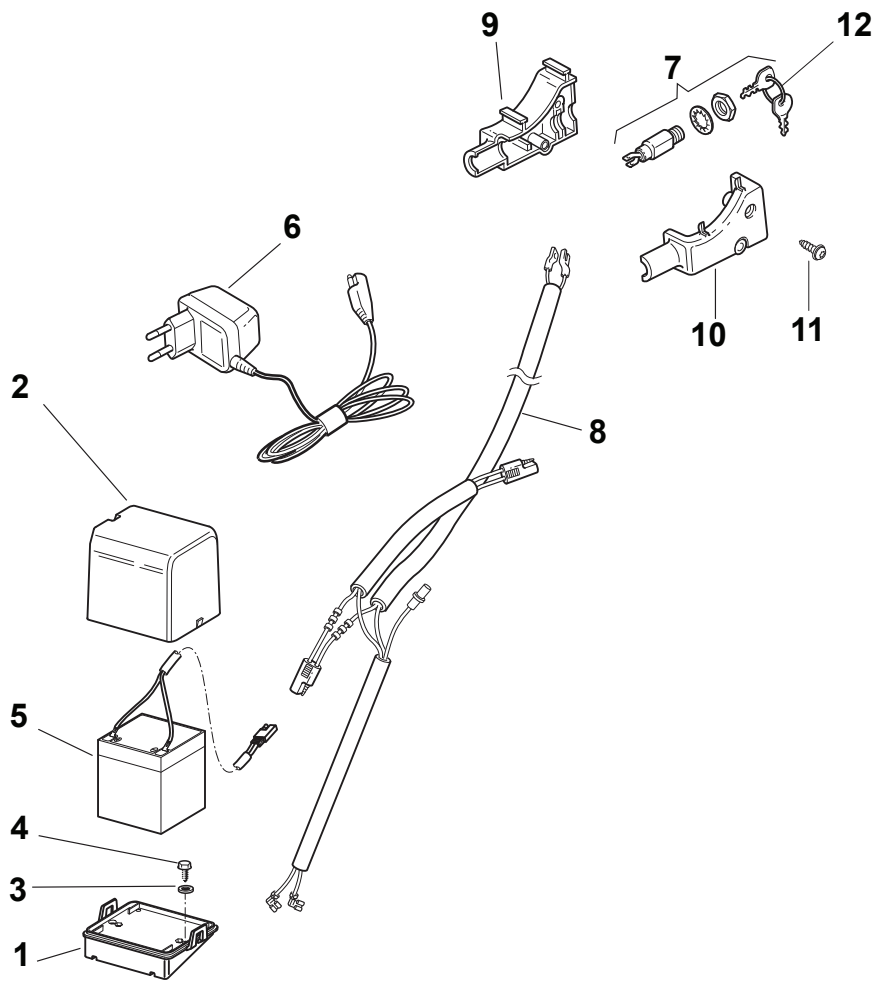

# NT 484 W TR/E 4S - W TRQ/E 4S

WBH Petrol Steel Handle, Upper Part

Issue 9 - 2015

Fig.	Quantity	Part No	Description	Notes
1	1	381006840/0	Handle, Upper Part	for Delta Dashboard - Fix RPM - Throttle
1	1	381007520/0	Handle, Upper Part	for TD-CA Dashboard
2	1	122430313/0	Guide Spring	
3	1	112521330/0	Washer	
4	1	112154510/0	Nut	
5	1	118390020/0	Conduit Clip Caproeuope	
6	1	181030053/0	Cable, Thread Engine Brake	GGP Engine / B&S 450-500-550-575-625-675-750 Series
6	1	181030054/0	Cable, Thread Engine Brake	SV40 / RV 40 / V35 Engine
6	1	181030056/0	Cable, Thread Engine Brake	B&S 450-500-550-575 Series
6	1	181030070/0	Cable, Thread Engine Brake	Honda Engine
9	1	181003363/1	Lever, Engine Brake Black	
10	1	381030092/1	Cable Rear Drive	
12	1	181003364/0	Drive Control Lever	
13	1	122291050/0	Handgrip Black	

# NT 484 W TR/E 4S - W TRQ/E 4S

WBH Petrol Steel Controls

Issue 9 - 2015

Fig.	Quantity	Part No	Description	Notes
1	1	181005503/1	Throttle Cable	for HONDA AC Engines
1	1	181005504/1	Throttle Cable	for SV40/RV40/V35 Engines
1	1	181005525/0	Throttle Cable	for B&S 500-550-575 Series
1	1	181005537/0	Throttle Cable	for GGP RS/RSC/RSCT Engines
1	1	181005501/1	Throttle Cable	for GGP and HONDA Engines
2	1	112735103/0	Screw	
3	1	112523040/0	Washer	