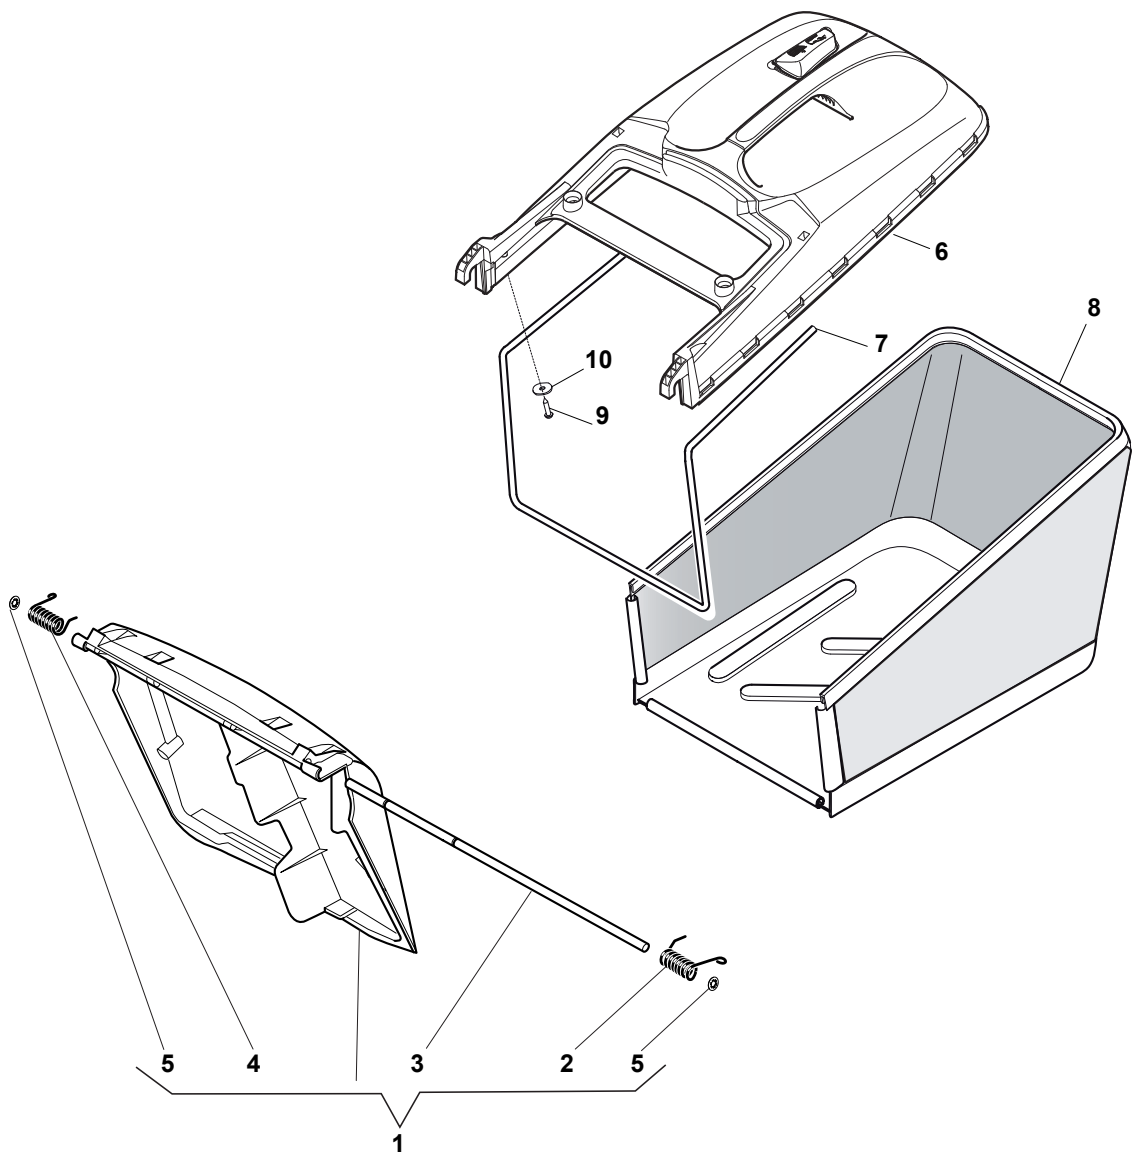

NT 484 W TR/E 4S - W TRQ/E 4S

WBH Petrol Steel Grass-Catcher

Issue 9 - 2015

Fig.	Quantity	Part No	Description	Notes
1	1	381008081/2	Stone Guard, Black	Black
1	1	381008098/1	Stone Guard, White	White
1	1	381008082/2	Stone Guard, Yellow	Yellow
2	1	122450466/0	Left Spring	
3	1	122517882/0	Pin	
4	1	122450465/0	Right Spring	
5	2	112604899/0	Crown Fastener	
6	1	381486008/0	Grass-Box, Upper Part	Black
6	1	381486030/0	Grass-Box, Upper Part	Grey
6	1	381486012/0	Grass-Box, Upper Part	Yellow
7	1	122608525/1	Stiffening Lower	
8	1	181002211/0	Box, Fabric	
9	2	112728680/0	Screw	
10	2	112523050/0	Washer