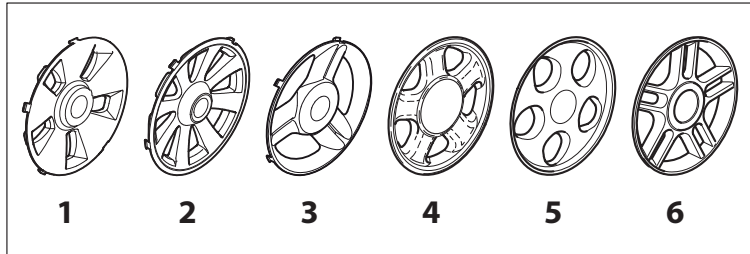

NT 484 W TR/E 4S - W TRQ/E 4S

WBH Petrol Steel Wheelcaps

Issue 9 - 2015

Fig.	Quantity	Part No	Description	Notes
1	2	322110643/0	Hub Cap Grey	
2	2	322110645/0	Hub Cap Grey	
2	2	322110649/0	Hub Cap Yellow	
3	2	322110687/0	Hub Cap Grey	
4	2	322110382/0	Hub Cap Grey	
5	2	322110416/0	Hub Cap Grey	
6	2	322110492/0	Hub Cap Grey	
10	2	322110644/0	Hub Cap Grey	
11	2	322110646/0	Hub Cap Grey	
11	2	322110650/0	Hub Cap Yellow	
12	2	322110641/0	Hub Cap Grey	
13	2	322110511/0	Hub Cap Grey	
14	2	322110417/0	Hub Cap Grey	
15	2	322110560/0	Hub Cap Grey