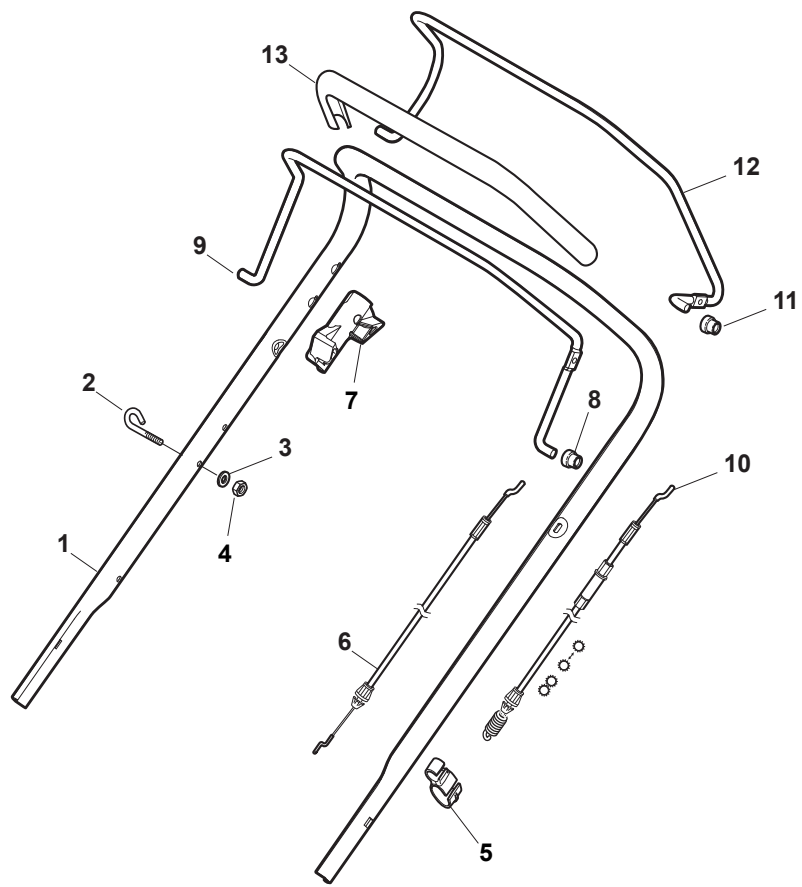

# NT 484 W TR/E 4S - W TRQ/E 4S

WBH Petrol Steel Handle, Upper Part

Issue 9 - 2015

Fig.	Quantity	Part No	Description	Notes
1	1	381006670/2	Handle Tube	
2	1	381003349/0	Lever, Driving	
3	1	381003472/0	Lever, Engine Brake	Black
3	1	381003344/0	Lever, Engine Brake	Red
4	1	381005149/0	Right Bracket	Black
4	1	381005185/0	Right Bracket	Stiga Grey
5	1	381005151/0	Left Bracket	Black
5	1	381005187/0	Left Bracket	Stiga Grey
7	2	381006773/1	Handle Black	
7	2	381006774/1	Handle Grey	
8	1	122430309/0	Spring	
9	2	112154330/0	Nut	
10	4	112735662/1	Screw	
11	4	322041967/1	Bushing	
12	3	112154510/0	Nut	
13	2	112728721/0	Screw	
14	1	112727784/0	Screw	
15	1	381030097/0	Cable Rear Drive	
16	1	181030099/0	Cable, Thread Engine Brake	
17	1	322551639/0	Fixed Plate	
18	1	322806644/0	Protection	
19	2	112727812/0	Screw	
20	2	112523000/1	Washer	
21	1	322488301/0	Joint Sleeve Grey Right	
22	1	322488303/0	Joining Sleeve Grey Left	
23	2	112154220/0	Nut	
24	2	322399835/0	Knob	
25	2	381003253/0	Handle	
26	2	322680017/0	Washer	
27	1	112155000/0	Nut	
28	1	125038002/1	Bushing	
29	1	322192156/0	Clip	
30	1	112760605/0	Screw	

# NT 484 W TR/E 4S - W TRQ/E 4S

WBH Petrol Steel Handle, Upper Part

Issue 9 - 2015

Fig.	Quantity	Part No	Description	Notes
4	1	381030055/0	Cable Rear Drive	
1	1	381006803/0	Handle, Upper Part	Black
1	1	381006805/0	Upper Handle Grey	Grey
2	1	112727787/0	Screw	
3	1	322551640/0	Plate	
5	1	181030056/0	Cable, Thread Engine Brake	Honda / B&S / GGP Engine
5	1	181030057/0	Cable, Thread Engine Brake	SV40 / RV 40 / V35 Engine
6	1	112154510/0	Nut	
7	1	112154510/0	Nut	
8	1	112521330/0	Washer	
9	1	122430313/0	Guide Spring	
10	1	381003330/0	Lever, Engine Brake	
11	1	381003297/1	Driving Lever	
12	1	112000930/0	Benzing Ring	