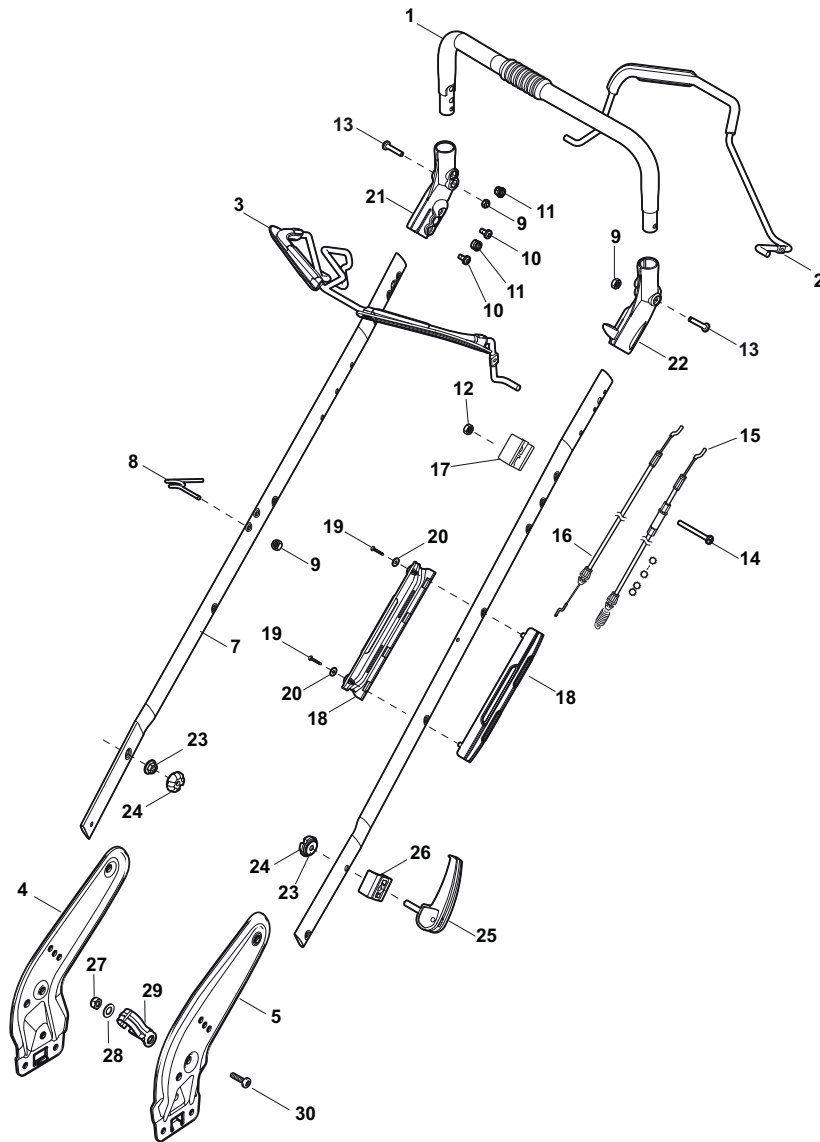

NT 484 W TR/E 4S - W TRQ/E 4S

WBH Petrol Steel Handle, Upper Part

Issue 9 - 2015

Fig.	Quantity	Part No	Description	Notes
1	1	381006670/2	Handle Tube	
2	1	381003349/0	Lever, Driving	
3	1	381003472/0	Lever, Engine Brake	Black
3	1	381003344/0	Lever, Engine Brake	Red
4	1	381005149/0	Right Bracket	Black
4	1	381005185/0	Right Bracket	Stiga Grey
5	1	381005151/0	Left Bracket	Black
5	1	381005187/0	Left Bracket	Stiga Grey
7	2	381006773/1	Handle Black	
7	2	381006774/1	Handle Grey	
8	1	122430309/0	Spring	
9	2	112154330/0	Nut	
10	4	112735662/1	Screw	
11	4	322041967/1	Bushing	
12	3	112154510/0	Nut	
13	2	112728721/0	Screw	
14	1	112727784/0	Screw	
15	1	381030097/0	Cable Rear Drive	
16	1	181030099/0	Cable, Thread Engine Brake	
17	1	322551639/0	Fixed Plate	
18	1	322806644/0	Protection	
19	2	112727812/0	Screw	
20	2	112523000/1	Washer	
21	1	322488301/0	Joint Sleeve Grey Right	
22	1	322488303/0	Joining Sleeve Grey Left	
23	2	112154220/0	Nut	
24	2	322399835/0	Knob	
25	2	381003253/0	Handle	
26	2	322680017/0	Washer	
27	1	112155000/0	Nut	
28	1	125038002/1	Bushing	
29	1	322192156/0	Clip	
30	1	112760605/0	Screw