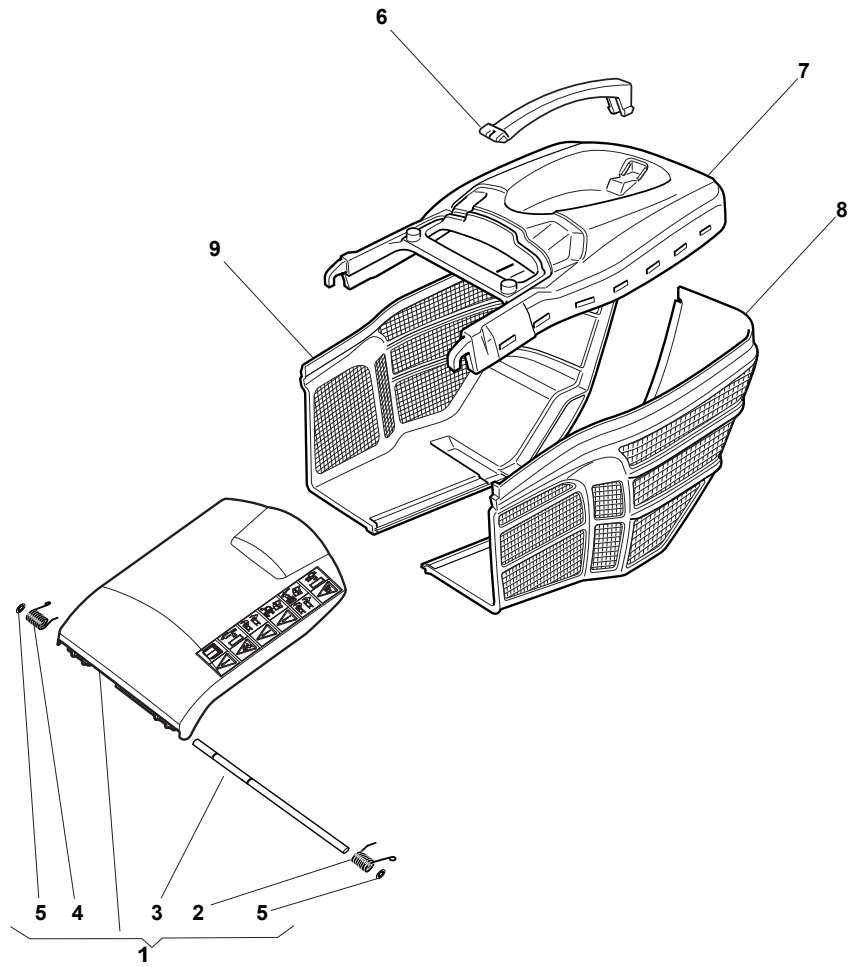

NT 484 W TR/E 4S - W TRQ/E 4S

WBH Petrol Steel Grass-Catcher

Issue 9 - 2015

Fig.	Quantity	Part No	Description	Notes
1	1	381008129/0	Stone Guard, Yellow	Yellow
1	1	381008128/0	Stone Guard, Black	Black
2	1	122450466/0	Left Spring	
3	1	122517882/0	Pin	
4	1	122450465/0	Right Spring	
5	2	112604899/0	Crown Fastener	
6	1	322393657/0	Handle	Black
6	1	322393721/0	Handle	Grey
7	1	381486009/0	Grass-Box, Upper	Black
7	1	381486031/0	Grass-Box, Upper	Grey
8	1	322486306/0	Grass-Box, L Lower	Black
9	1	322486305/0	Grass-Box, R Lower	Black