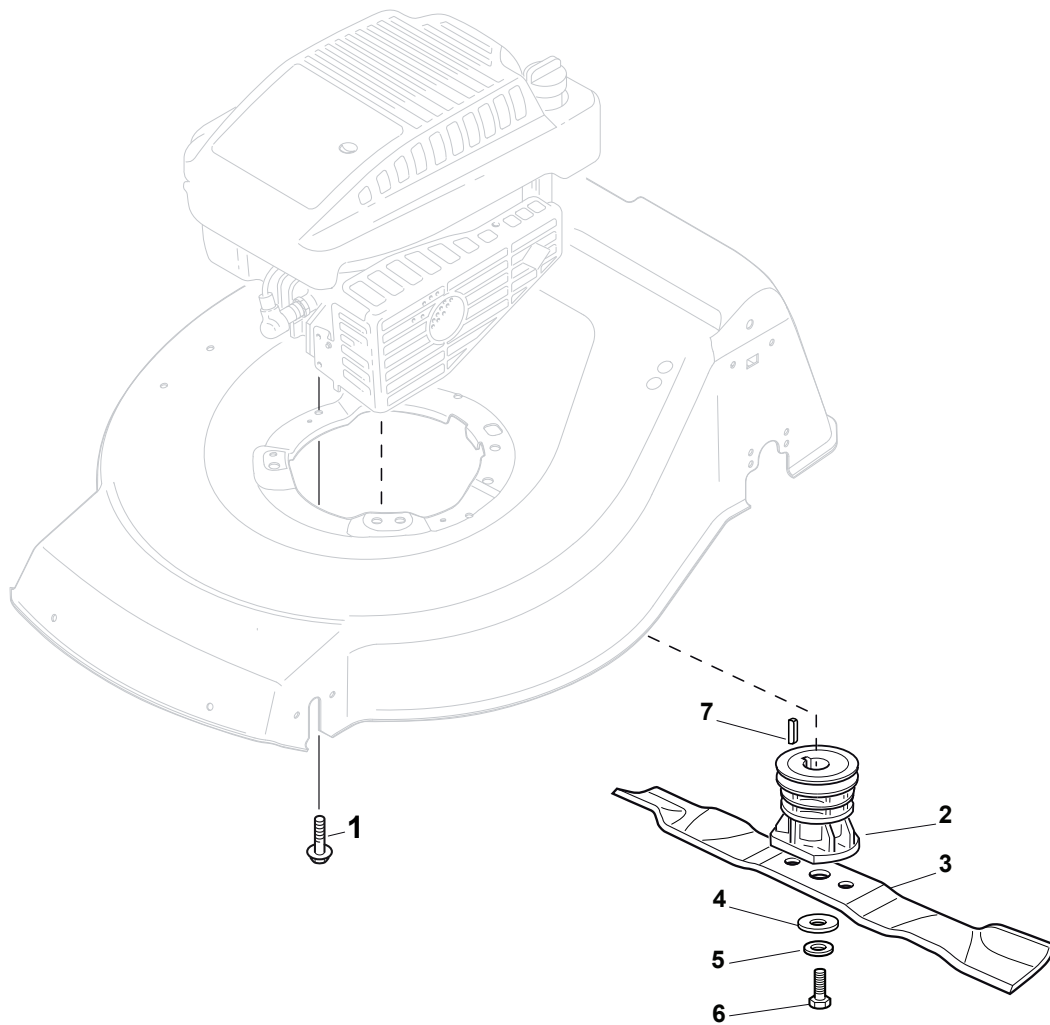

NT 484 W TR/E 4S - W TRQ/E 4S

WBH Petrol Steel Blade

Issue 9 - 2015

Fig.	Quantity	Part No	Description	Notes
1	3	112735108/1	Screw	
2	1	122465607/3	Hub With Pulley, Crankshaft Ø 22.2	for B&S and GGP Engines
2	1	122465608/2	Hub With Pulley, Crankshaft Ø 25	for HONDA Engines
3	1	181004458/0	Mulching Blade	
4	1	122160400/0	Elastic Disc	
5	1	112523080/0	Washer	
6	1	112735698/0	Screw	
7	1	112139100/0	Feather, Crankshaft Ø 22,2	for B&S and GGP Engines
7	1	112139150/0	Feather, Crankshaft Ø 25	for HONDA Engines