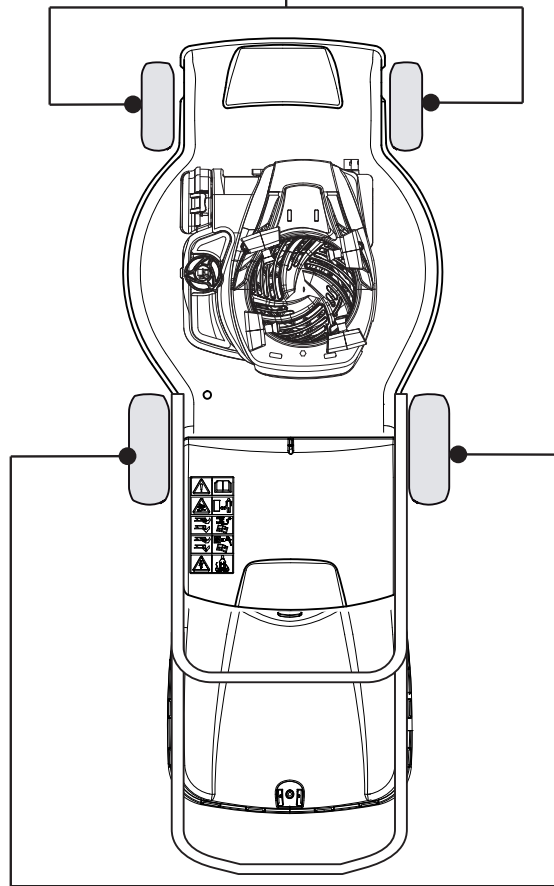

NT 484 W TR/E 4S - W TRQ/E 4S

WBH Petrol Steel Wheelcaps

Issue 9 - 2015

Fig.	Quantity	Part No	Description	Notes
1	2	322110643/0	Hub Cap Grey	
2	2	322110645/0	Hub Cap Grey	
2	2	322110649/0	Hub Cap Yellow	
3	2	322110687/0	Hub Cap Grey	
4	2	322110382/0	Hub Cap Grey	
5	2	322110416/0	Hub Cap Grey	
6	2	322110492/0	Hub Cap Grey	
10	2	322110644/0	Hub Cap Grey	
11	2	322110646/0	Hub Cap Grey	
11	2	322110650/0	Hub Cap Yellow	
12	2	322110641/0	Hub Cap Grey	
13	2	322110511/0	Hub Cap Grey	
14	2	322110417/0	Hub Cap Grey	
15	2	322110560/0	Hub Cap Grey