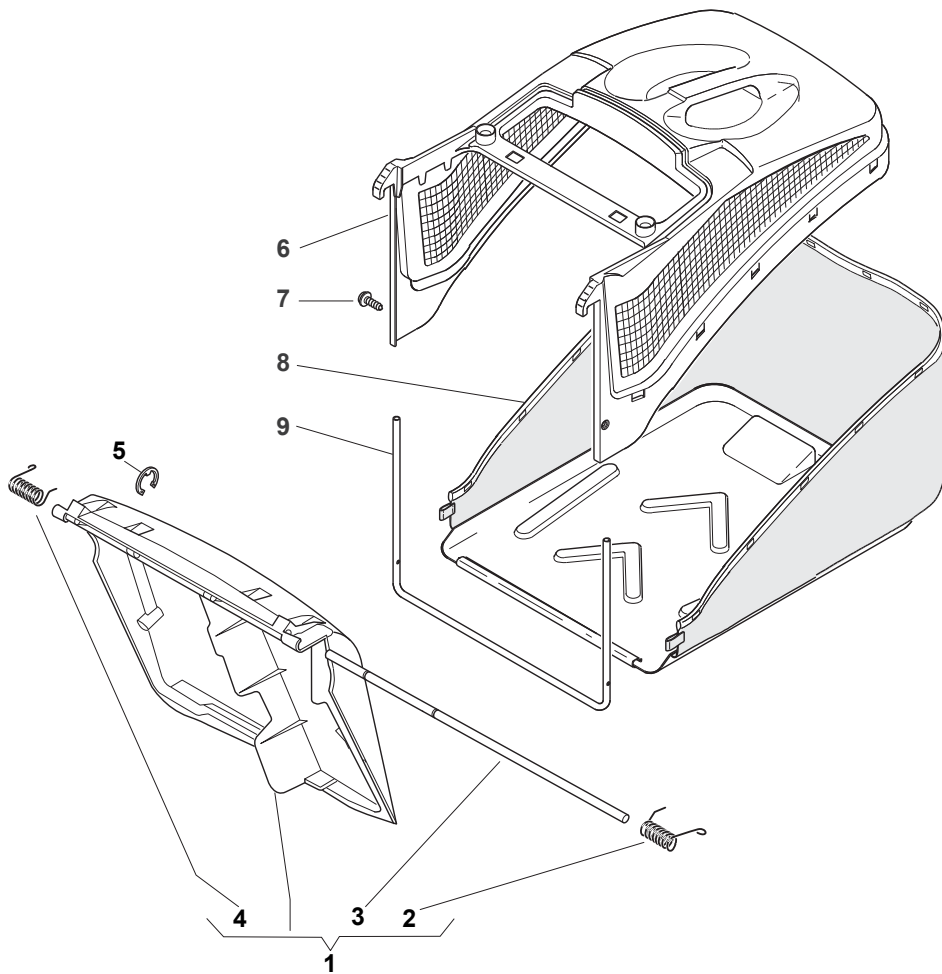

NT 484 W TR/E 4S - W TRQ/E 4S

WBH Petrol Steel Grass-Catcher

Issue 9 - 2015

Fig.	Quantity	Part No	Description	Notes
1	1	381008021/2	Stone Guard	Black
2	1	122450420/1	Left Protection Spring	
3	1	122517906/1	Fulcrum Pin	
4	1	122450410/1	Right Spring	
5	1	112000930/0	Benzing Ring	
6	1	122486093/0	Box, Upper Side	
7	2	112728445/0	Screw	
8	1	181002195/0	Box, Fabric	
9	1	122608523/0	Stiffening