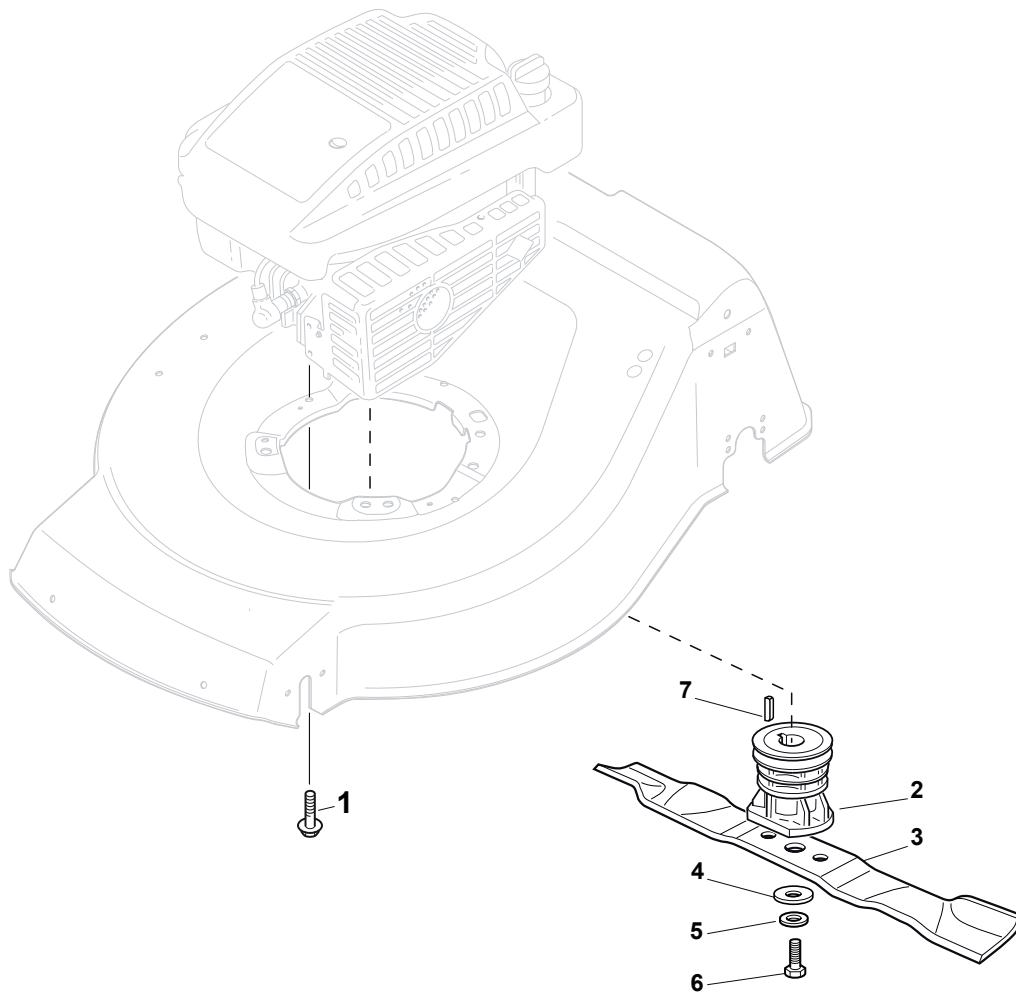

NT 484 W TR/E 4S - W TRQ/E 4S

WBH Petrol Steel Blade - for Delta Grasscatcher

Issue 9 - 2015

Fig.	Quantity	Part No	Description	Notes
1	3	112735108/1	Screw	
2	1	122465607/3	Hub With Pulley, Crankshaft Ø 22.2	for B&S and GGP Engines
2	1	122465608/2	Hub With Pulley, Crankshaft Ø 25	for HONDA Engines
3	1	181004397/0	Blade Winged	
4	1	122160400/0	Elastic Disc	
5	1	112523080/0	Washer	
6	1	112735698/0	Screw	
7	1	112139100/0	Feather, Crankshaft Ø 22,2	for B&S and GGP Engines
7	1	112139150/0	Feather, Crankshaft Ø 25	for HONDA Engines