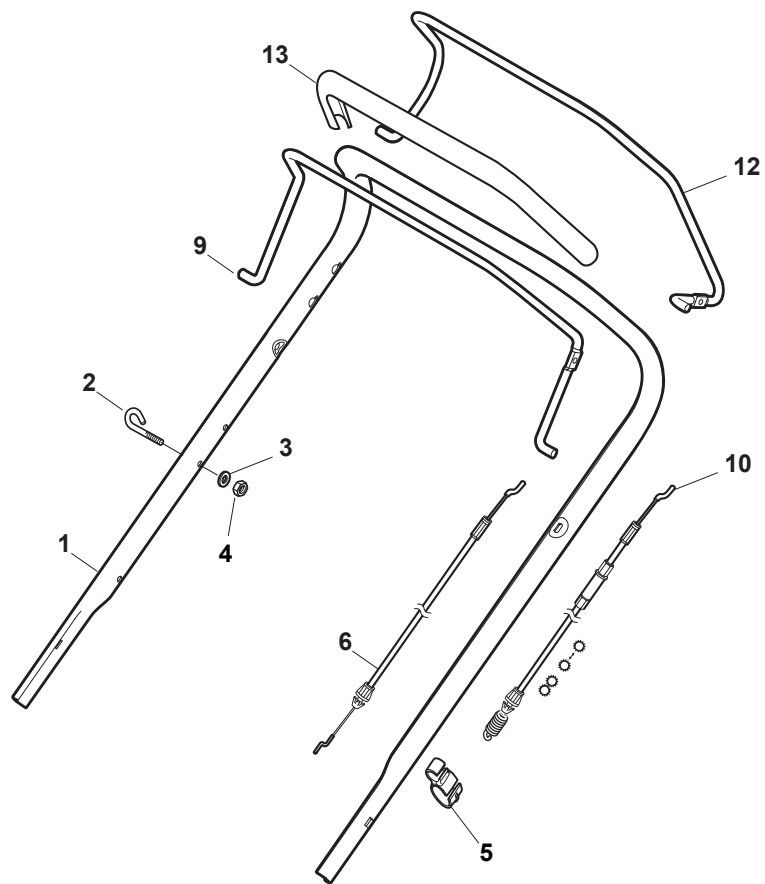

NT 484 W TR/E 4S - W TRQ/E 4S

WBH Petrol Steel Handle, Upper Part

Issue 9 - 2015

Fig.	Quantity	Part No	Description	Notes
1	1	381006840/0	Handle, Upper Part	for Delta Dashboard - Fix RPM - Throttle
1	1	381007520/0	Handle, Upper Part	for TD-CA Dashboard
2	1	122430313/0	Guide Spring	
3	1	112521330/0	Washer	
4	1	112154510/0	Nut	
5	1	118390020/0	Conduit Clip Caproeuope	
6	1	181030053/0	Cable, Thread Engine Brake	GGP Engine / B&S 450-500-550-575-625-675-750 Series
6	1	181030054/0	Cable, Thread Engine Brake	SV40 / RV 40 / V35 Engine
6	1	181030056/0	Cable, Thread Engine Brake	B&S 450-500-550-575 Series
6	1	181030070/0	Cable, Thread Engine Brake	Honda Engine
9	1	181003363/1	Lever, Engine Brake Black	
10	1	381030092/1	Cable Rear Drive	
12	1	181003364/0	Drive Control Lever	
13	1	122291050/0	Handgrip Black