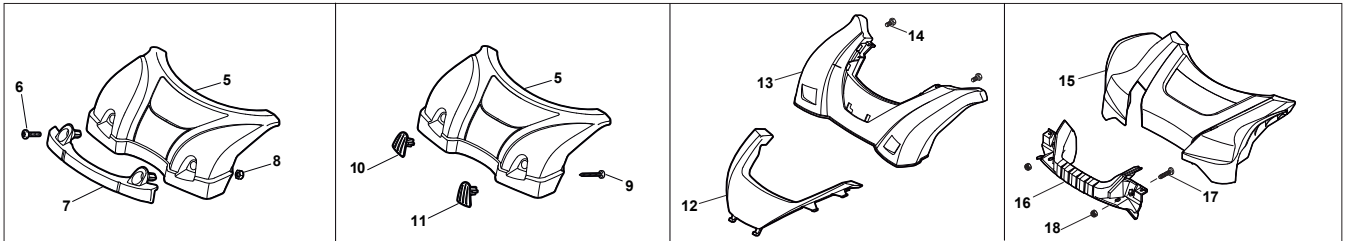

NT 484 W TR/E 4S - W TRQ/E 4S

WBH Petrol Steel Mask

Issue 9 - 2015

Fig.	Quantity	Part No	Description	Notes
1	1	322500102/0	Front Combi	
2	2	112523000/1	Washer	
3	2	112728124/0	Screw	
5	1	322226143/0	Mask, Red	
5	1	322226144/0	Mask, Yellow	with Stiga Logo
5	1	322226151/0	Mask, Black	with Stiga Logo
5	1	322226153/0	Mask, Black	
5	1	322226155/0	Mask, Yellow	
6	2	112727799/0	Screw	
7	1	322393638/0	Handlegrip Black	
7	1	322393639/0	Handle, Grey	
7	1	322393640/0	Handle, Yellow	
8	2	112154510/0	Nut	
9	2	112728697/0	Screw	
10	1	322820082/0	Cap	
11	1	322820083/0	Cap	
12	1	322226167/0	Front Plate	
13	1	322226165/0	Mask, Black	
14	2	112728300/0	Screw	
15	1	322226157/0	Mask, Black	
16	1	322393642/0	Bumper Handle	
17	2	112727799/0	Screw	
18	2	112154510/0	Nut