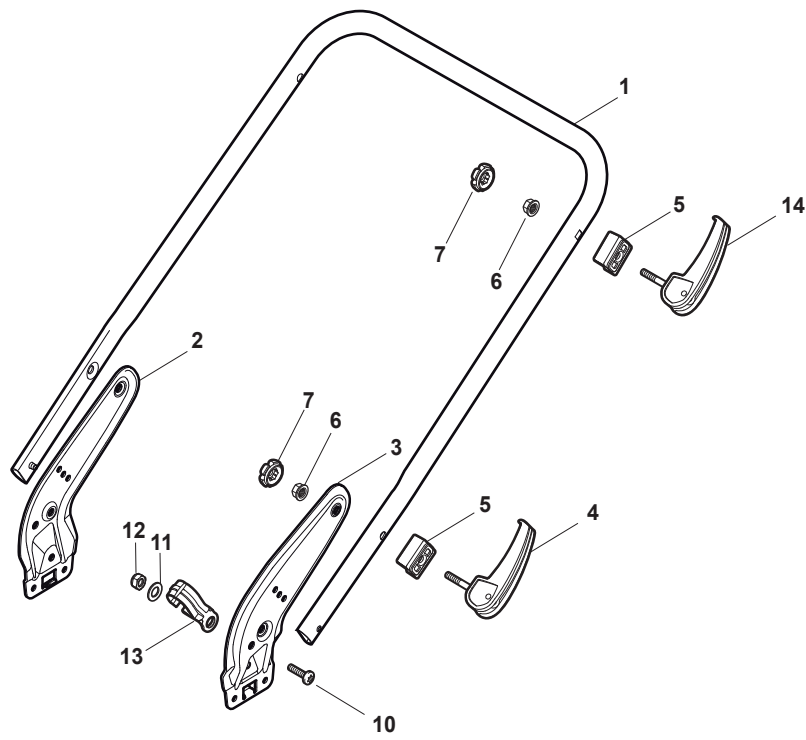

NT 484 W TR/E 4S - W TRQ/E 4S

WBH Petrol Steel Handle, Lower Part

Issue 9 - 2015

Fig.	Quantity	Part No	Description	Notes
1	1	381006719/0	Handle Lower Part	Black
1	1	381006720/0	Handle Lower Part	Grey
1	1	381007539/0	Handle, Lower Part Yellow	Yellow
2	1	381005149/0	Right Bracket	Black
2	1	381005185/0	Right Bracket	Stiga Grey
3	1	381005151/0	Left Bracket	Black
3	1	381005187/0	Left Bracket	Stiga Grey
4	4	381003253/0	Handle	
5	4	322680016/0	Washer	
6	4	122131750/0	Nut	
7	4	322399835/0	Knob	
10	2	112760605/0	Screw	
11	2	125038002/1	Bushing	
12	2	112155000/0	Nut	
13	1	322192156/0	Clip	
14	2	381103350/0	Handle