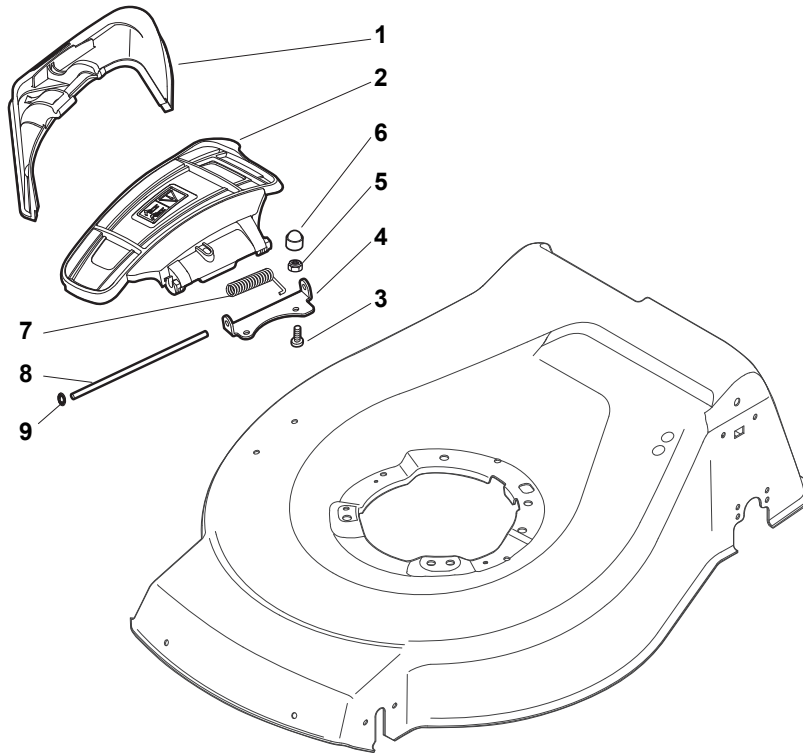

# NT 484 W TR/E 4S - W TRQ/E 4S

WBH Petrol Steel Deck And Height Adjusting

Issue 9 - 2015

Fig.	Quantity	Part No	Description	Notes
20	1	322394522/0	Knob	Delta Knob
1	1	381004536/0	Red Deck	
1	1	381004538/0	Red Deck	Side Discharge
1	1	381004562/0	Yellow Deck	
1	1	381004731/0	Grey Deck	Side Discharge
1	1	381004741/0	Grey Deck	
2	1	122534131/0	Pin	
3	1	381003398/0	Lever, Height Adjustment	
4	1	112154510/0	Nut	
5	1	112788512/0	Screw	
6	1	322394503/0	Knob	NT Knob
7	1	112521310/0	Washer	
8	1	112150000/0	Nut	
9	1	112728450/0	Screw	
10	1	322034002/0	Washing Connection	
11	1	322735589/0	Sector, Height Adjustment	
12	2	122171002/0	Spacer	
13	2	112789000/0	Screw	
14	1	381003351/0	Wheels Adjusting Lever	
15	2	112154330/0	Nut	
16	4	112727803/0	Screw	
17	1	381002881/1	Front Wheel Axle	
18	4	112154510/0	Nut	
21	2	322600145/0	Protection, Wheel	
24	4	112521350/0	Washer	
25	4	112155000/0	Nut	
27	2	322600208/0	Protection, Wheel	
31	1	381302835/1	Axle, Rear Wheels	
32	1	122450460/0	Spring	
33	4	112728697/0	Screw	
34	2	322545152/0	Plate	
35	4	112728697/0	Screw	
36	2	322785304/1	Support	
37	1	122570134/0	Left Pinion	
38	2	322120115/0	Wheels Crown	
39	6	112728706/0	Screw	
40	1	122570133/0	Right Pinion	
41	1	122446192/0	Spring	