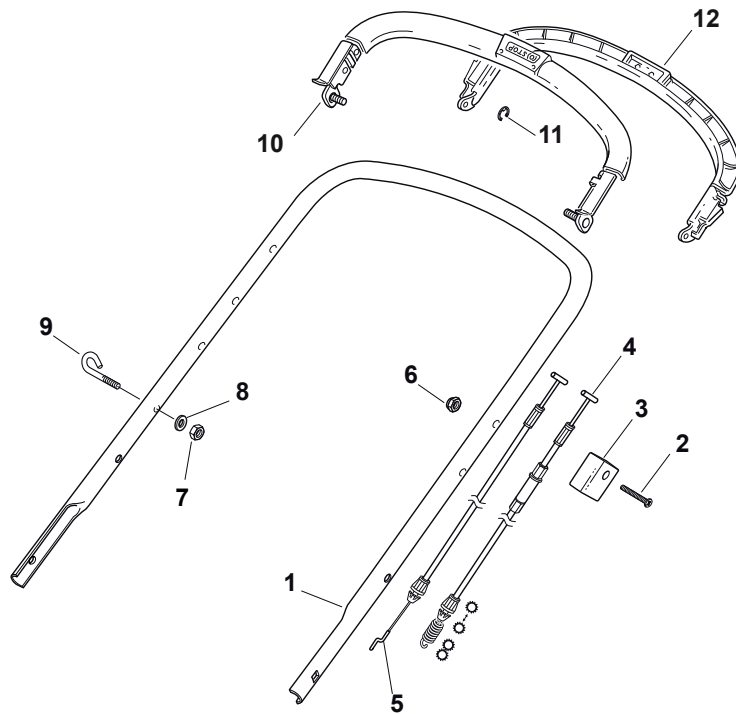

NT 484 W TR/E 4S - W TRQ/E 4S

WBH Petrol Steel Handle, Upper Part

Issue 9 - 2015

Fig.	Quantity	Part No	Description	Notes
4	1	381030055/0	Cable Rear Drive	
1	1	381006803/0	Handle, Upper Part	Black
1	1	381006805/0	Upper Handle Grey	Grey
2	1	112727787/0	Screw	
3	1	322551640/0	Plate	
5	1	181030056/0	Cable, Thread Engine Brake	Honda / B&S / GGP Engine
5	1	181030057/0	Cable, Thread Engine Brake	SV40 / RV 40 / V35 Engine
6	1	112154510/0	Nut	
7	1	112154510/0	Nut	
8	1	112521330/0	Washer	
9	1	122430313/0	Guide Spring	
10	1	381003330/0	Lever, Engine Brake	
11	1	381003297/1	Driving Lever	
12	1	112000930/0	Benzing Ring