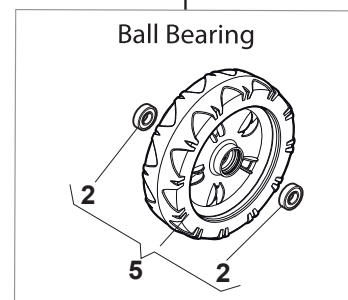

NTD Wheels - Ø 280