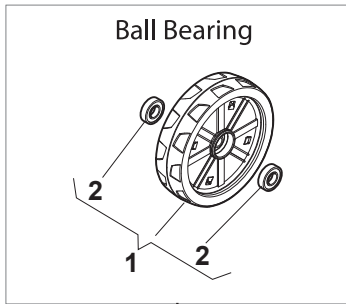

DELTA Wheels - Ø 200