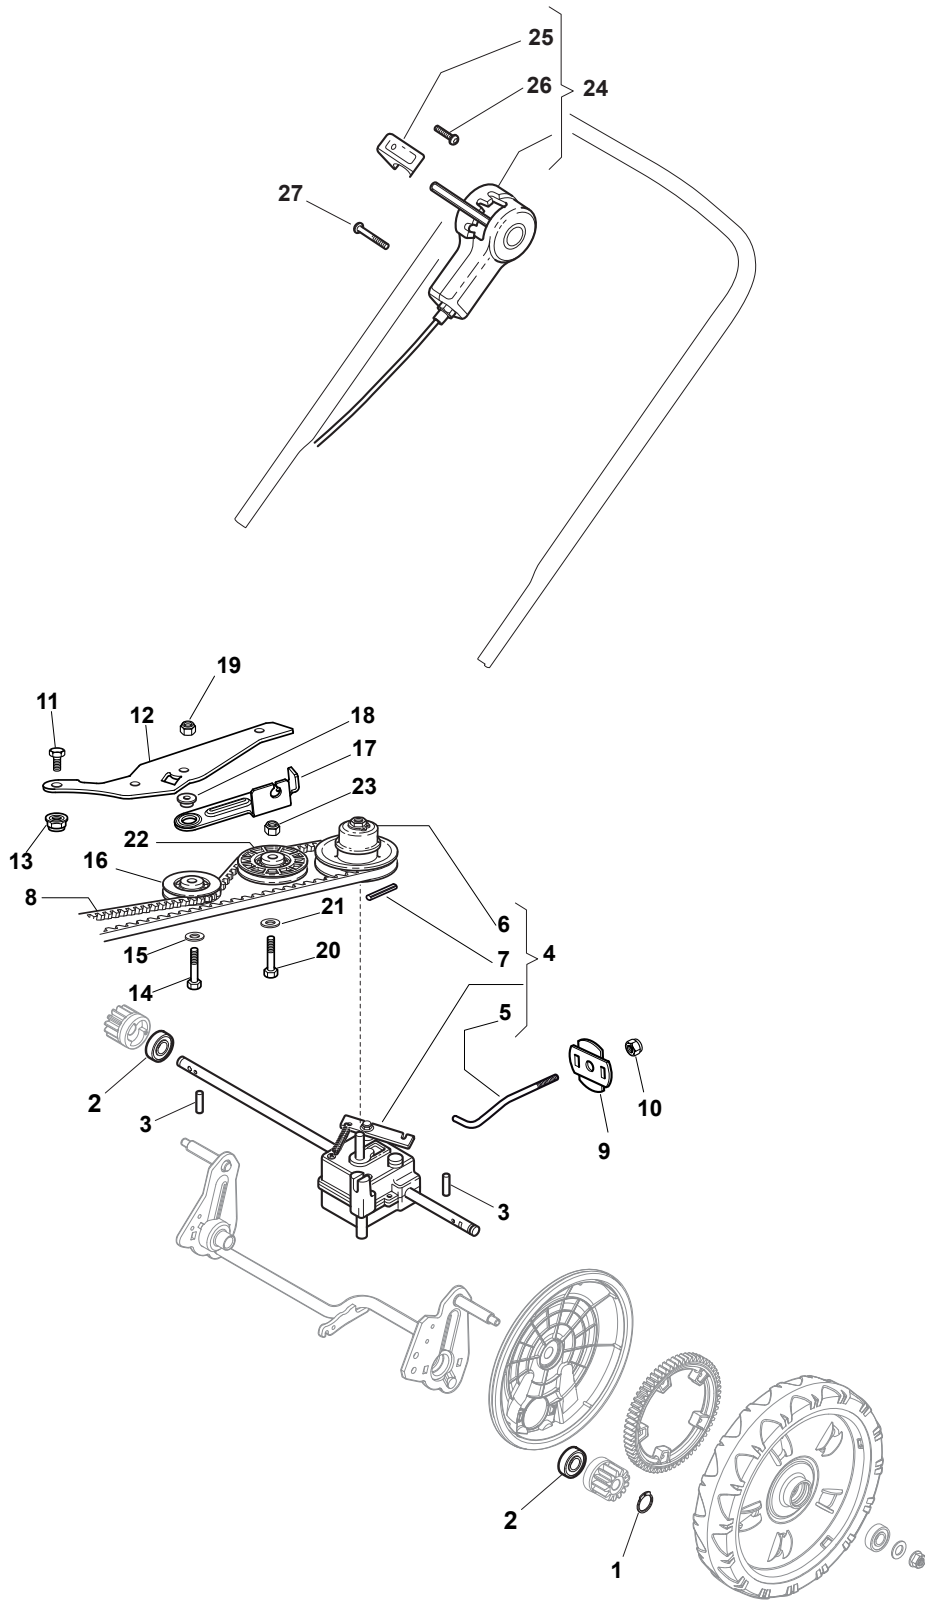

# NT 484 W TR/E 4S - W TRQ/E 4S

WBH Petrol Steel Handle, Upper Part

Issue 9 - 2015

Fig.	Quantity	Part No	Description	Notes
1	1	381006840/0	Handle, Upper Part	for Delta Dashboard - Fix RPM - Throttle
1	1	381007520/0	Handle, Upper Part	for TD-CA Dashboard
2	1	122430313/0	Guide Spring	
3	1	112521330/0	Washer	
4	1	112154510/0	Nut	
5	1	118390020/0	Conduit Clip Caproeuope	
6	1	181030053/0	Cable, Thread Engine Brake	GGP Engine / B&S 450-500-550-575-625-675-750 Series
6	1	181030054/0	Cable, Thread Engine Brake	SV40 / RV 40 / V35 Engine
6	1	181030056/0	Cable, Thread Engine Brake	B&S 450-500-550-575 Series
6	1	181030070/0	Cable, Thread Engine Brake	Honda Engine
9	1	181003363/1	Lever, Engine Brake Black	
10	1	381030092/1	Cable Rear Drive	
12	1	181003364/0	Drive Control Lever	
13	1	122291050/0	Handgrip Black	

# NT 484 W TR/E 4S - W TRQ/E 4S

WBH Petrol Steel Transmission

Issue 9 - 2015

Fig.	Quantity	Part No	Description	Notes
1	2	112608600/0	Seeger	
2	2	119216035/0	Bearing	
3	2	122753000/0	Pin	
4	1	181003096/3	Gear Box	
5	1	122033285/0	Adjustment Rod	
6	1	122601932/0	Pulley	
7	1	112645700/0	Elastic Pin	
8	1	135064005/0	Belt	
9	1	322675113/0	Washer	
10	1	112154510/0	Nut	
11	1	112791011/0	Screw	
12	1	322806625/1	Support	
13	1	112292102/0	Nut	
14	1	112689500/0	Screw	
15	1	112523050/0	Washer	
16	1	122601915/0	Pulley	
17	1	322806623/0	Pulley Support	
18	1	122671656/0	Washer	
19	1	112154510/0	Nut	
20	1	112674700/0	Screw	
21	1	112523050/0	Washer	
22	1	122601914/0	Pulley	
23	1	112154510/0	Nut	
24	1	381007109/0	Speed Control Ass.Y	
25	1	322399809/0	Knob	
26	1	112728300/0	Screw	
27	2	112728702/0	Screw	